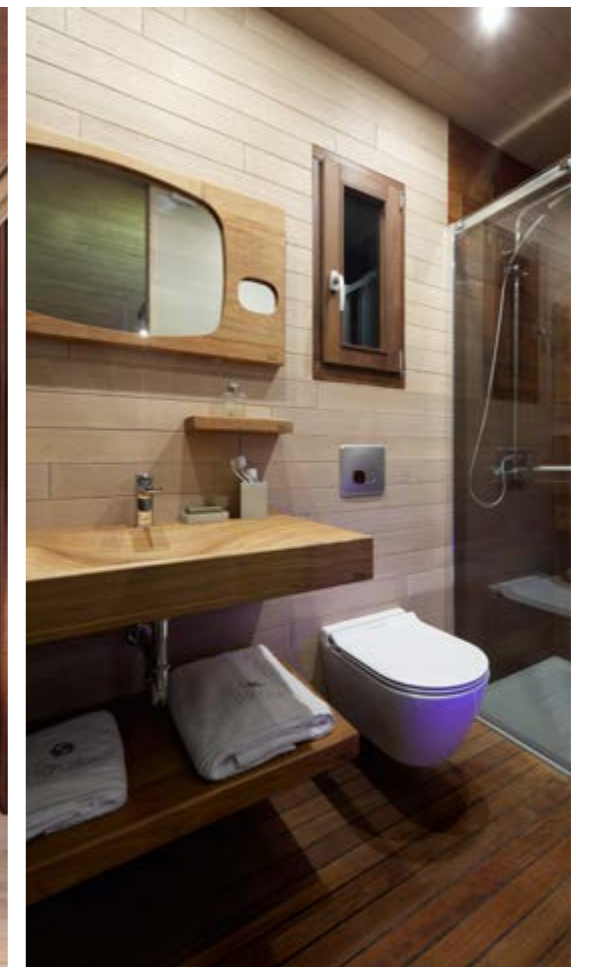

ECO iHouse

Prefabrication generates less waste and more opportunities for greener construction methods and technologies. The green aspects of the iHouse are awesome: only solid wood without any technical wood and solvent adhesives, Led lighting and pellet stove providing heating. In case that is used like a mobile home without any utilities close, rainwater collection, photovoltaics, black and grey water storage and hot water from solar water heating are included.