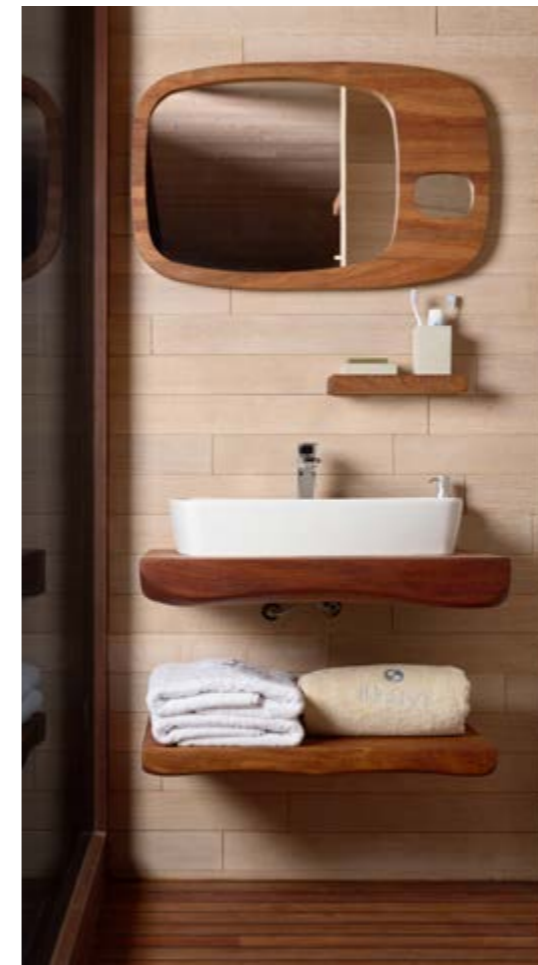

ECO iHouse

Prefabrication generates less waste and more opportunities for greener construction methods and technologies. The green aspects of the iHouse are awesome: only solid wood without any technical wood and solvent adhesives, Led lighting and pellet stove providing heating. In case that is used like a mobile home without any utilities close, rainwater collection, photovoltaics, black and grey water storage and hot water from solar water heating are included.